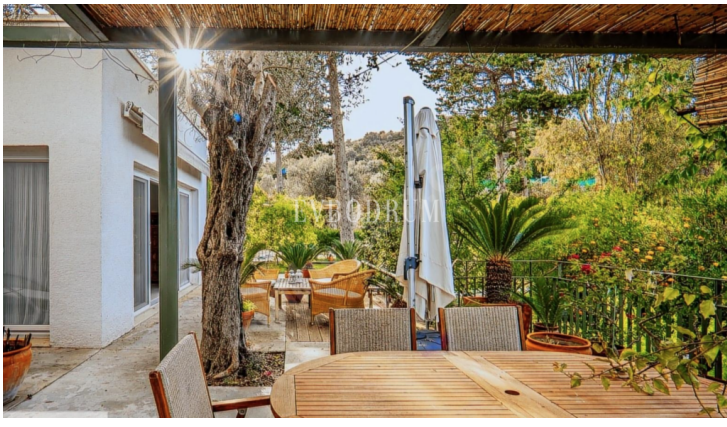

+90 252 358 72 72
info@evbodrum.com
Konacık Mahallesi Atatürk bulvarı
Balkanoğlu İş Merkezi F1 Bodrum
Muğla Türkiye