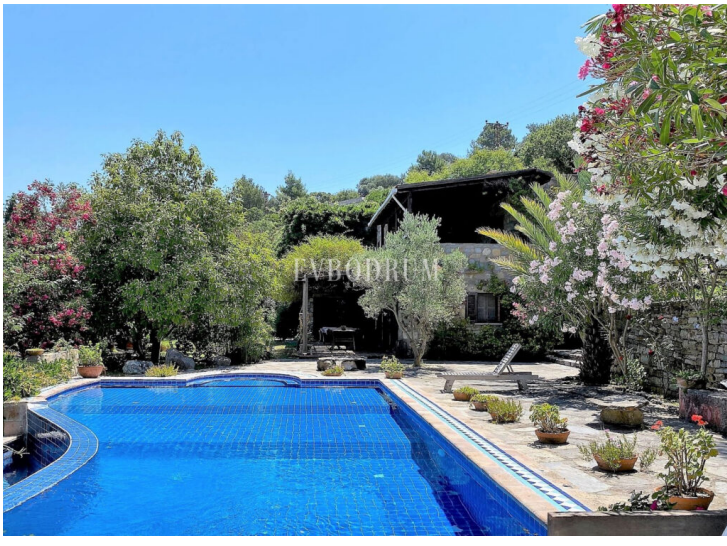

+90 252 358 72 72
info@evbodrum.com
Konacık Mahallesi Atatürk bulvarı
Balkanoğlu İş Merkezi F1 Bodrum
Muğla Türkiye