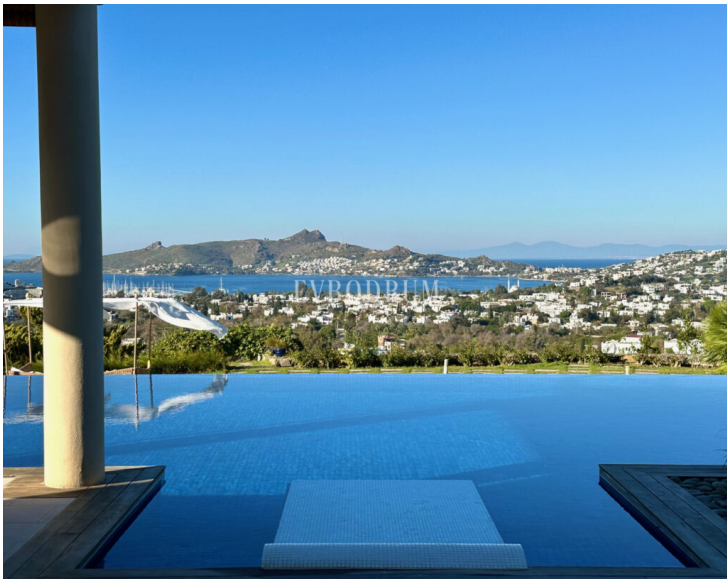

+90 252 358 72 72
info@evbodrum.com
Konacık Mahallesi Atatürk bulvarı
Balkanoğlu İş Merkezi F1 Bodrum
Muğla Türkiye