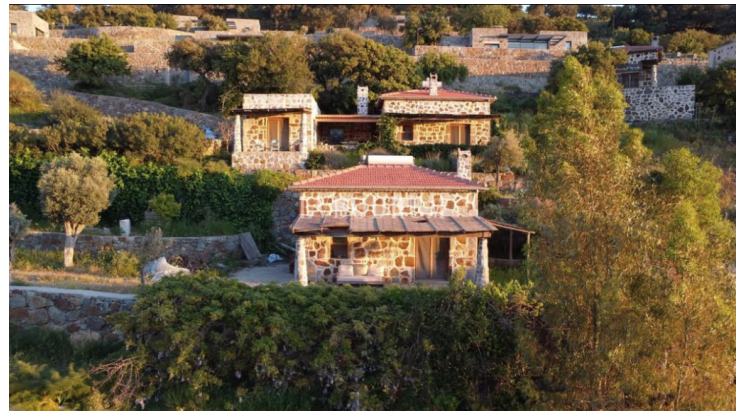

+90 252 358 72 72
info@evbodrum.com
Konacık Mahallesi Atatürk bulvarı
Balkanoğlu İş Merkezi F1 Bodrum
Muğla Türkiye