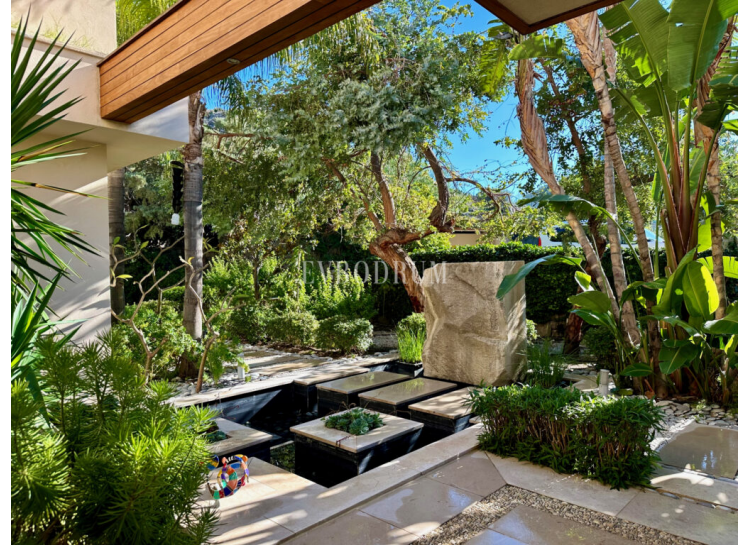

+90 252 358 72 72
info@evbodrum.com
Konacak Mahallesi Atatürk bulvarı
Balkanoğlu İş Merkezi F1 Bodrum
Muğla Türkiye