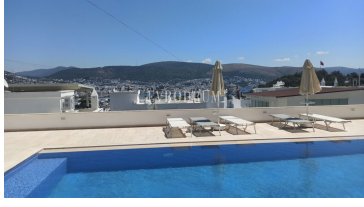

+90 252 358 72 72

info@evbodrum.com

Konacık Mahallesi Atatürk bulvarı

Balkanoğlu İş Merkezi F1 Bodrum

Muğla Türkiye